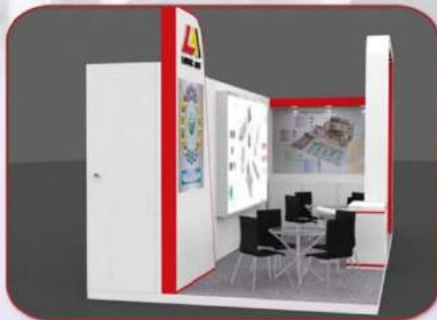

Venue : Coimbatore

Size : 8m x 5m

Name : Falcon Tooling

Expo : IMTEX 2017

3D MODELS

Venue : Bangalore

Size : 6m x 5m

Name : Logic Art

Expo : ITME 2016

3D MODELS

Venue : Mumbai

Size : 6m x 3m

Our Offices at:

Bangalore
+91 74113 38433

Chennai
+91 97861 00532

Coimbatore
+91 98434 16016
+91 98433 98099