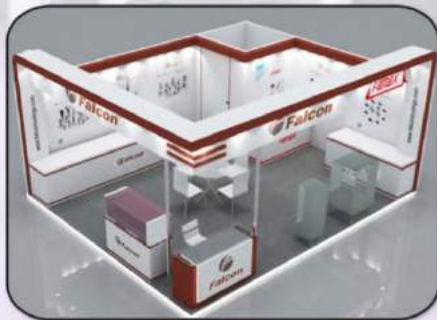

Venue : Bangalore

Size : 14m x 13m

Name : ANCA

Expo : IMTEX 2017

3D MODELS

Venue : Bangalore

Size : 19.5m x 6m

Name : Setex

Name : Nestling Technologies

Expo : TEXFAIR 2016

3D MODELS

Venue : Coimbatore

Size : 11m x 4m

Name : VETAL

Expo : TEXFAIR 2016

3D MODELS

Venue : Coimbatore

Size : 8m x 5m

Name : Falcon Tooling

Expo : IMTEX 2017

3D MODELS

Venue : Bangalore

Size : 6m x 5m

Name : Logic Art

Expo : ITME 2016

3D MODELS

Venue : Mumbai

Size : 6m x 3m

Our Offices at:

Bangalore
+91 74113 38433

Chennai
+91 97861 00532

Coimbatore
+91 98434 16016
+91 98433 98099