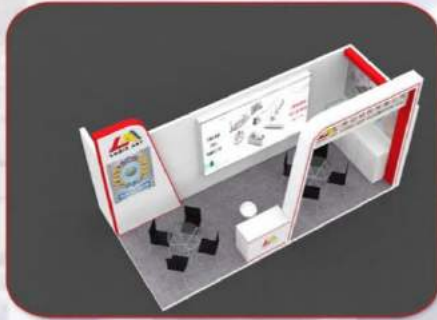

Venue : Coimbatore

Size : 8m x 5m

Name : Falcon Tooling

Expo : IMTEX 2017

3D MODELS

Venue : Bangalore

Size : 6m x 5m

Name : Logic Art

Expo : ITME 2016

3D MODELS

Venue : Mumbai

Size : 6m x 3m

Our Offices at:

Bangalore
+91 74113 38433

Chennai
+91 97861 00532

Coimbatore
+91 98434 16016
+91 98433 98099