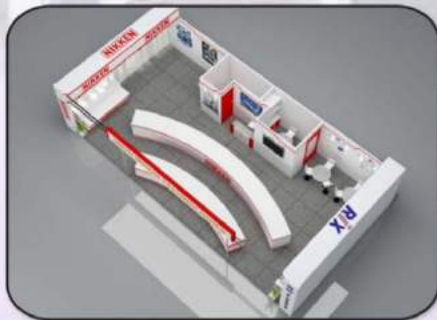

Venue : Bangalore

Size : 14m x 13m

Name : ANCA

Expo : IMTEX 2017

3D MODELS

Venue : Bangalore

Size : 19.5m x 6m

Name : Setex

Expo : ITME 2016

3D MODELS

Venue : Mumbai

Size : 10m x 3m

Name : INDO NIHON TECHNOLOGIES

Expo : IMTEX 2017

3D MODELS

Venue : Bangalore

Size : 13m x 6.5m

Name : White Plaast

Expo : ITME 2016

3D MODELS

Venue : Mumbai

Size : 6m x 3m

Name : Servo

Expo : ITME 2016

3D MODELS

Venue : Mumbai

Size : 6m x 3m

Name : LMW

Expo : TEXFAIR 2016

3D MODELS

Venue : Coimbatore

Size : 6m x 3m