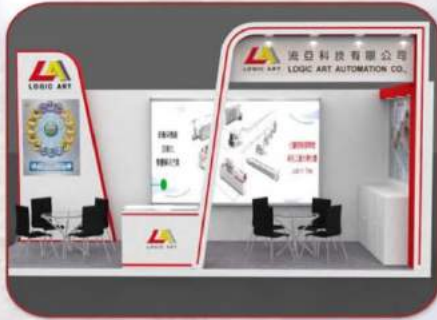

Venue : Coimbatore

Size : 8m x 5m

Name : Falcon Tooling

Expo : IMTEX 2017

3D MODELS

Venue : Bangalore

Size : 6m x 5m

Name : Logic Art

Expo : ITME 2016

3D MODELS

Venue : Mumbai

Size : 6m x 3m

Our Offices at:

Bangalore
+91 74113 38433

Chennai
+91 97861 00532

Coimbatore
+91 98434 16016
+91 98433 98099